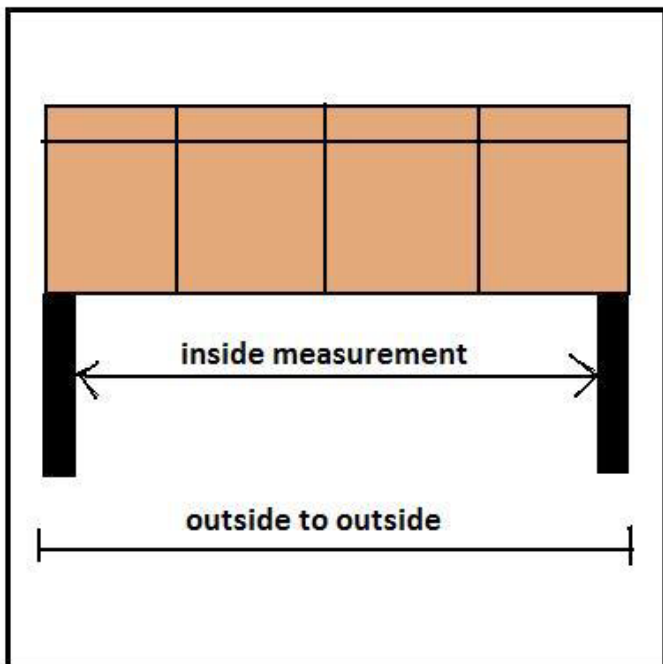

## Standard Measurements

How to measure for the correct awning.

### Standard Widths

outside measurements	inside measurements
44 inches	40 inches
52 inches	48 inches
60 inches	56 inches

\* Note - The outside measurement is 4" wider than the inside measurement because each scroll is 2" wide