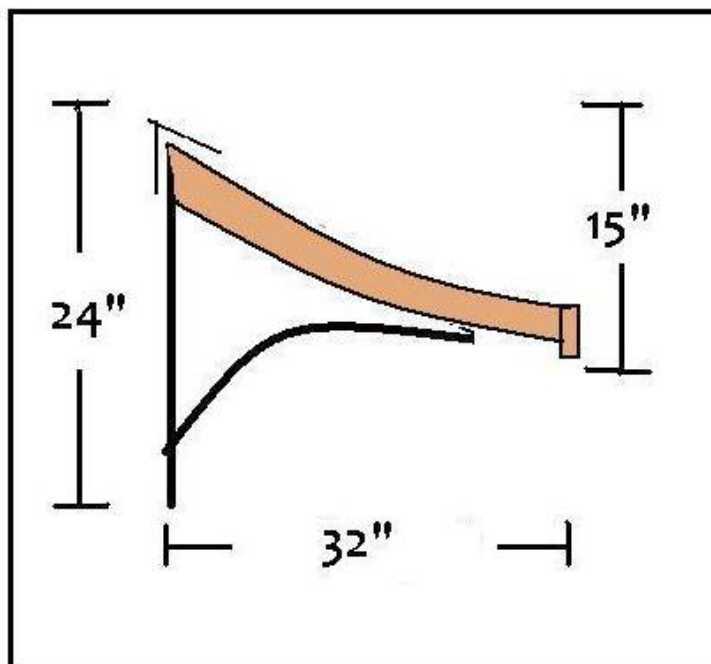

## Standard Measurements

How to measure for the correct awning.

### Standard Widths

outside measurements	inside measurements
44 inches	40 inches
52 inches	48 inches
60 inches	56 inches

\* Note - The outside measurement is 4" wider than the inside measurement because each scroll is 2" wide